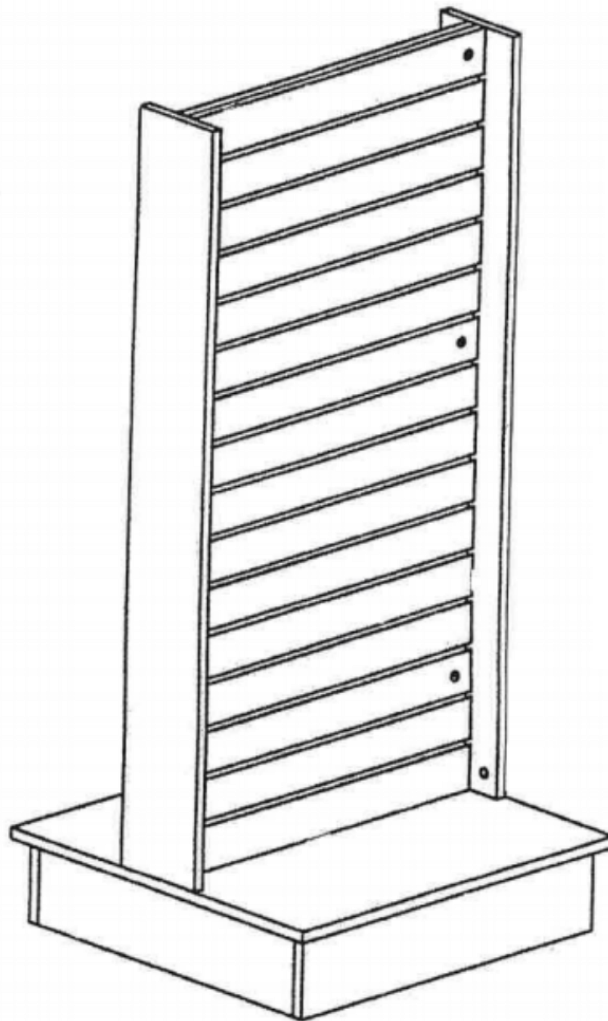

## Slatwall Merchandiser: Tombstone

x32

x32

P/N: HA.SM.SD.XXX

Find more great Garage Gear at  
[www.diamondlifegear.com](http://www.diamondlifegear.com)

# Assembly Instructions

Box Contents

1

2